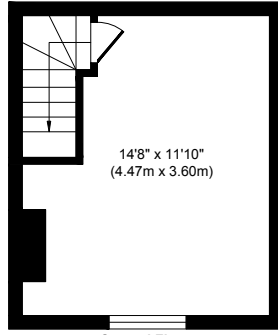

# 94 Clapham High Street, SW4

**Ground Floor**  
Approximate Floor Area  
975 sq. ft  
(90.65 sq. m)

**Second Floor**  
Approximate Floor Area  
175 sq. ft  
(16.33 sq. m)

**First Floor**  
Approximate Floor Area  
397 sq. ft  
(36.93 sq. m)