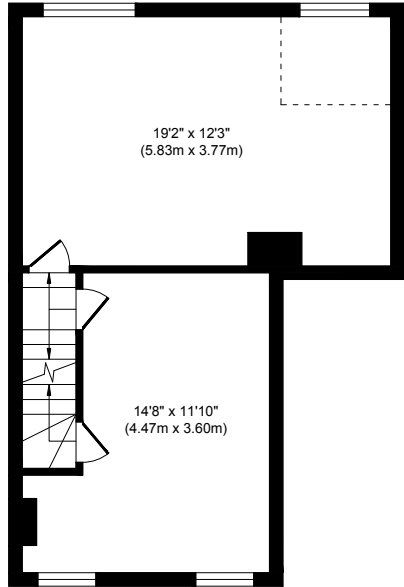

# 94 Clapham High Street, SW4

**Ground Floor**  
Approximate Floor Area  
975 sq. ft  
(90.65 sq. m)

**Second Floor**  
Approximate Floor Area  
175 sq. ft  
(16.33 sq. m)

**First Floor**  
Approximate Floor Area  
397 sq. ft  
(36.93 sq. m)