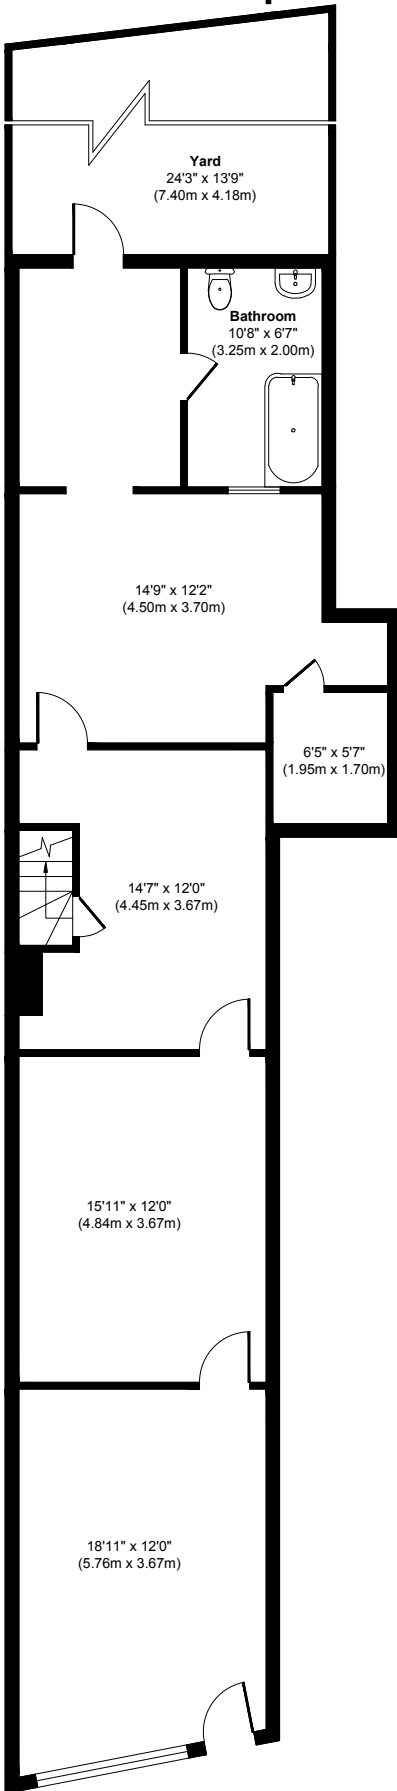

# 94 Clapham High Street, SW4

**Ground Floor**  
Approximate Floor Area  
975 sq. ft  
(90.65 sq. m)

**Second Floor**  
Approximate Floor Area  
175 sq. ft  
(16.33 sq. m)

**First Floor**  
Approximate Floor Area  
397 sq. ft  
(36.93 sq. m)