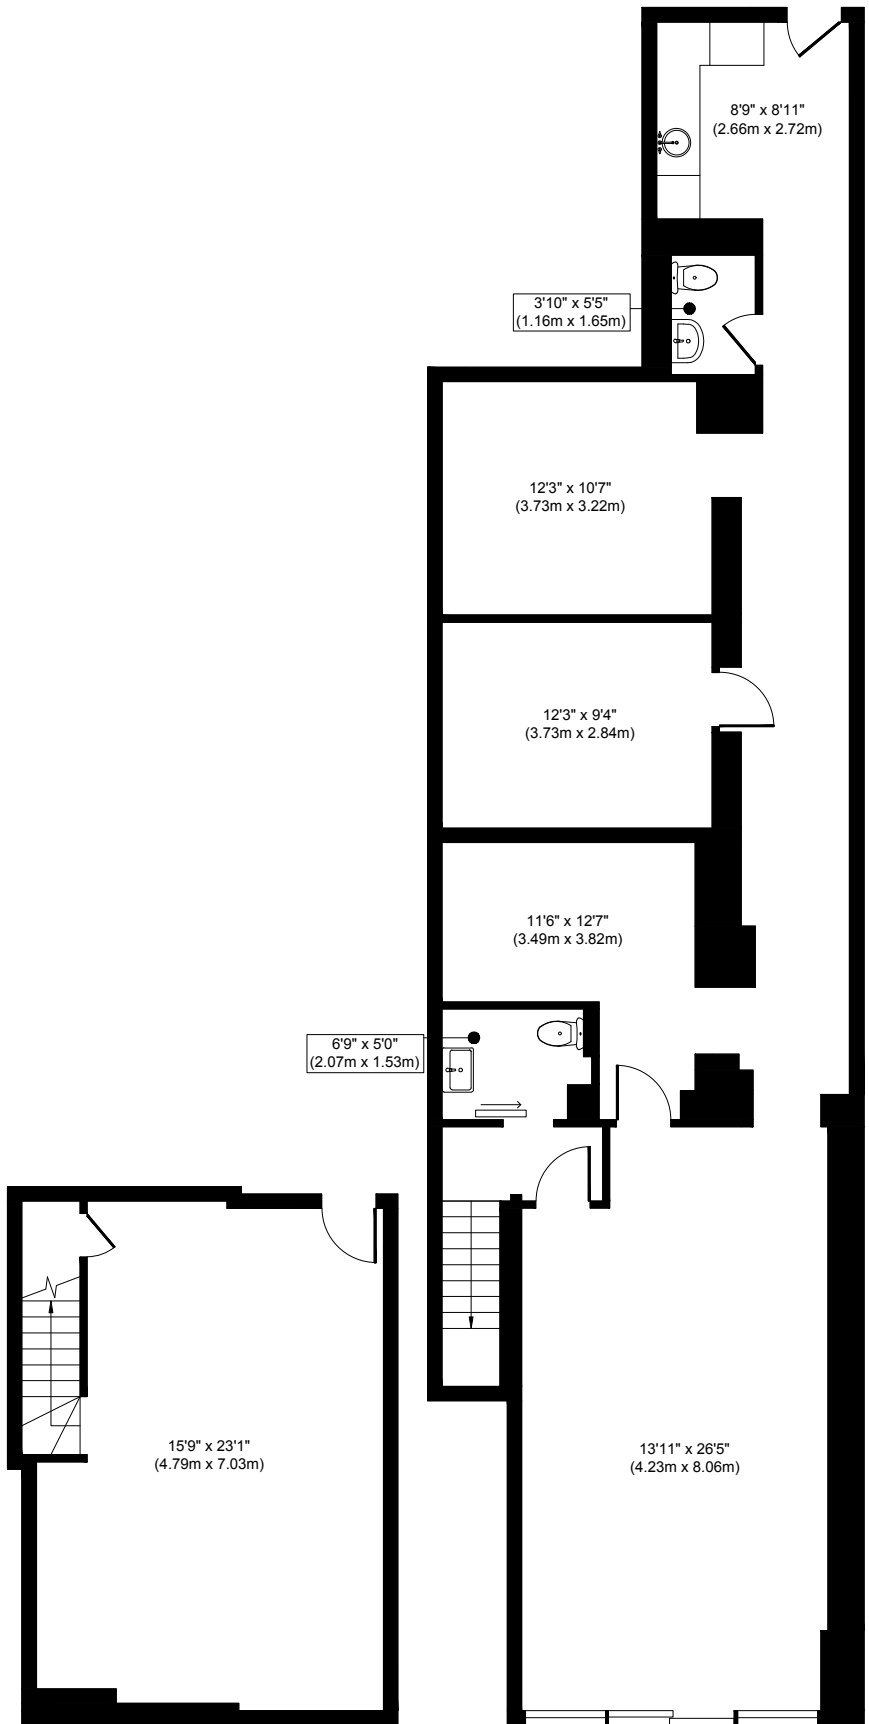

# 2 Cavendish Parade, London SW4 9DW

Lower Ground Floor  
Approximate Floor Area  
369 sq. ft  
(34.37 sq. m)

Ground Floor  
Approximate Floor Area  
1167 sq. ft  
(108.47 sq. m)

**Approx. Gross Internal Floor Area 1536 sq. ft / 142.84 sq. m**

Floor plan shown is for guidance only and not to scale unless stated. Please check all measurements, dimensions and bearings before making decisions reliant on them.

Produced by Elements Property